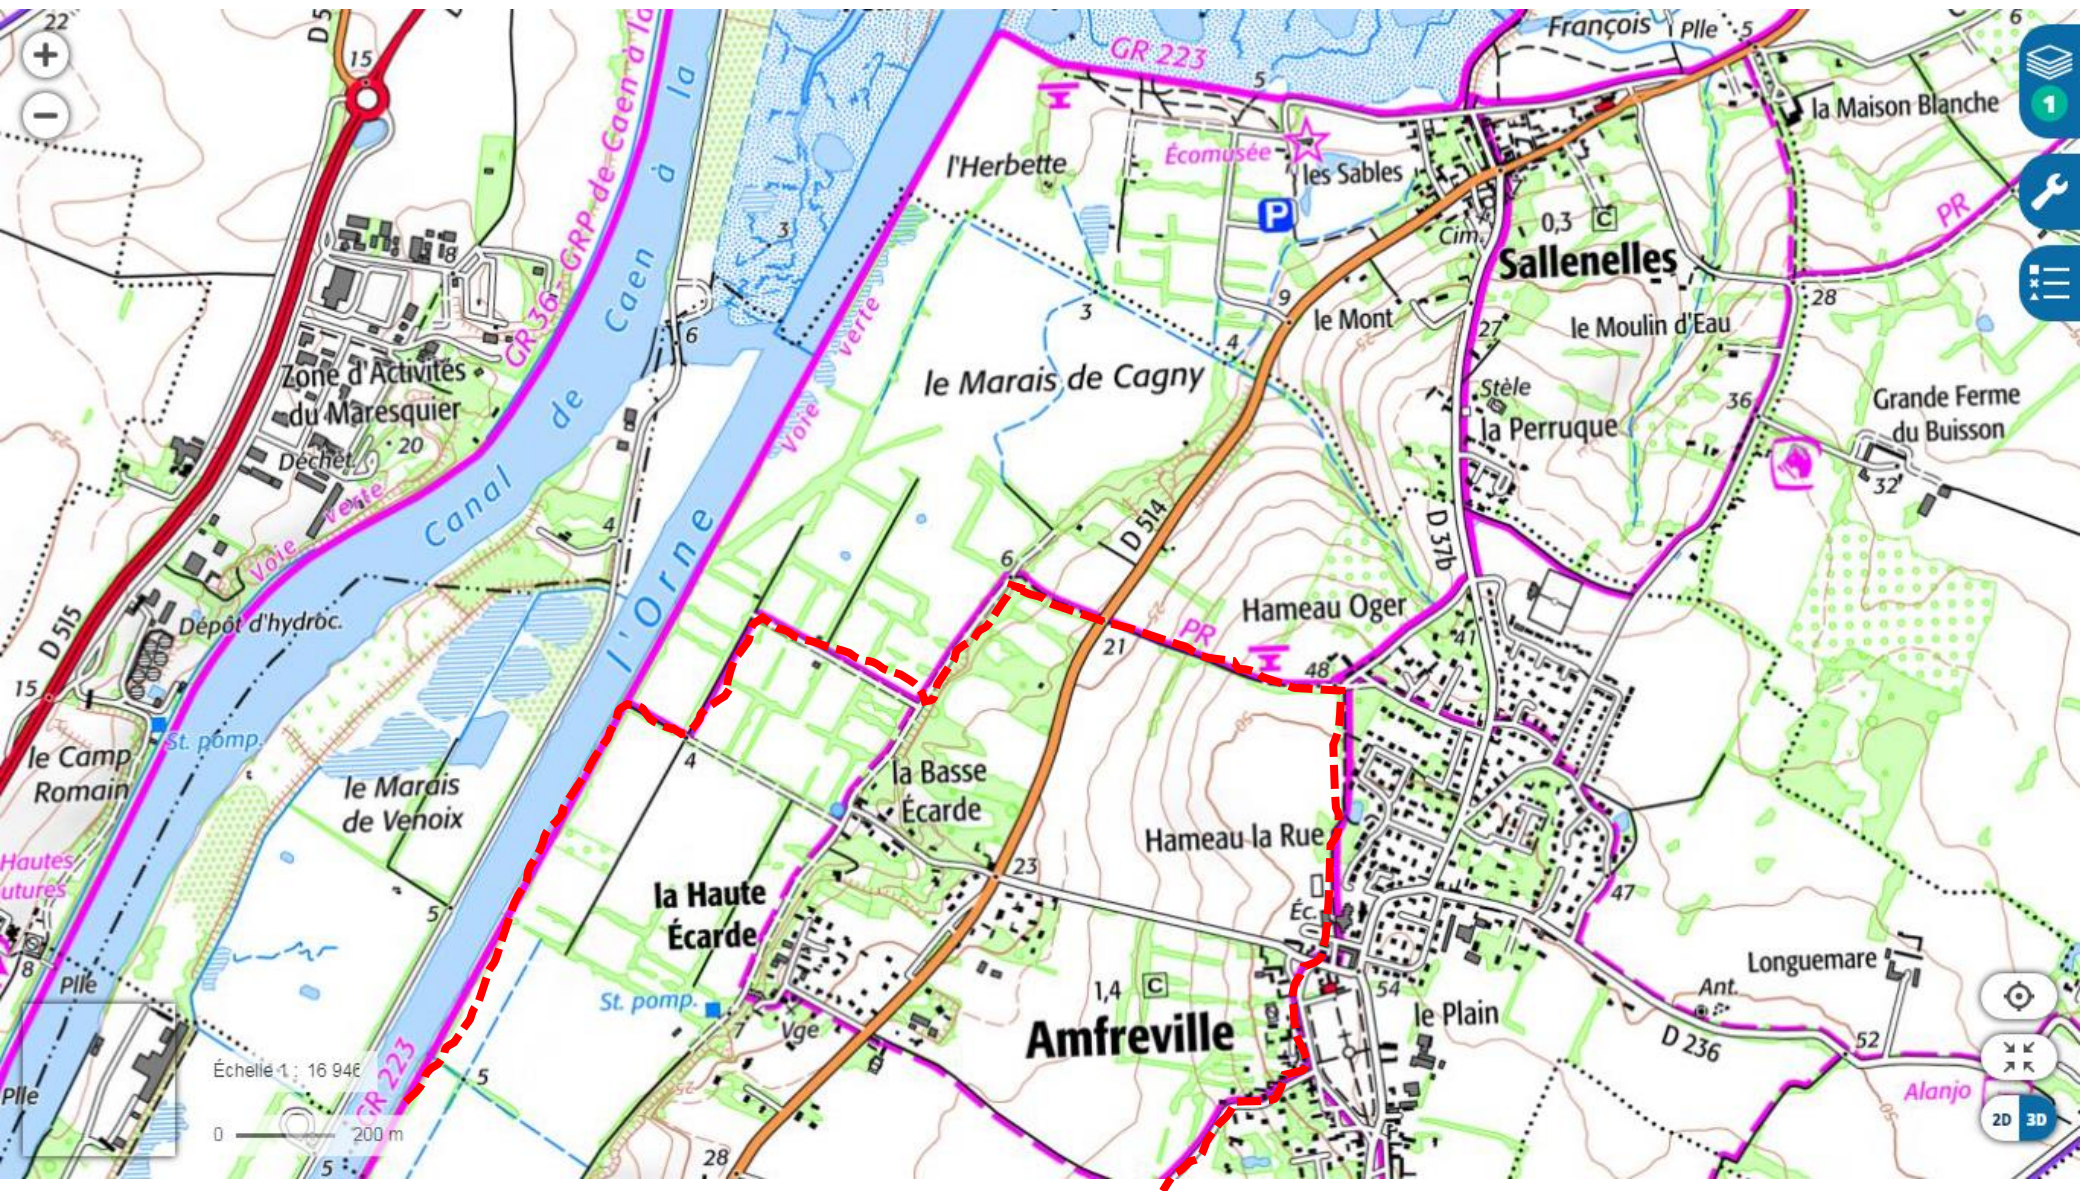

Échelle 1 : 8 580

0 — 100 m

Échelle 1 : 16 946

0 200 m

Map navigation and utility icons including a 3D view toggle, a search icon, a home icon, a compass, and a 2D/3D view selector.